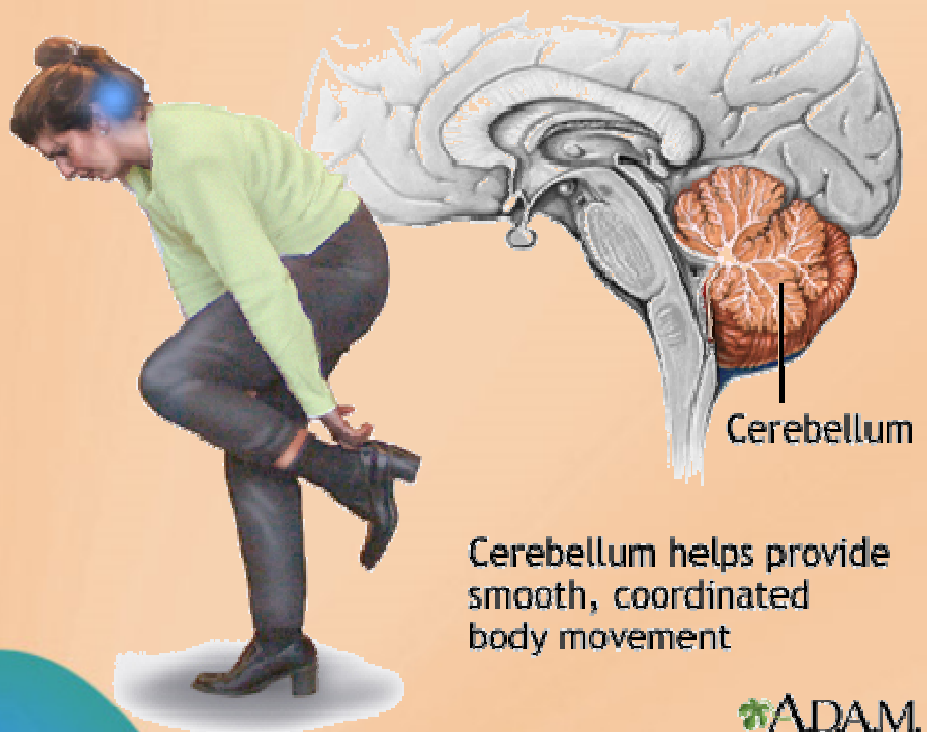

The Brain function continued...

Cerebellum

Location: Lower area of the brain above your neck

Function: Responsible for balance and coordination of muscles and the body

The cerebellum is one of the most identifiable parts of the brain due to its unique shape and location. It is extremely important for being able to perform everyday *voluntary* (done with purpose and intent) tasks such as walking and writing. It is also essential to being able to stay balanced and upright. People who have suffered from damaged cerebellums often struggle with keeping their balance and maintaining proper muscle coordination.

Cerebellum helps provide smooth, coordinated body movement

 ADAM.

Happy
Easter

APRIL NEWSLETTER

NWR FASD Society-Mackenzie Network, Box 3668
#210-9808, 9814-100 Avenue, High Level, AB, TOH 1Z0
P. 780-926-3375, F. 780-926-3376, www.nwr-fasd-ab.ca